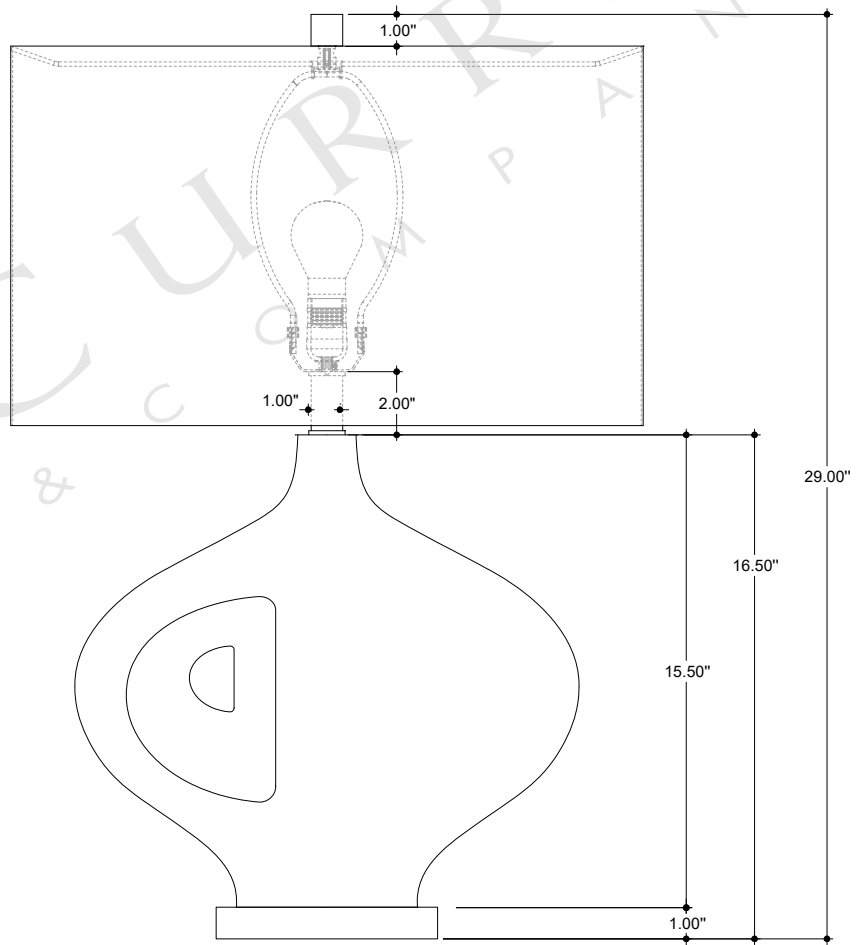

TOP VIEW

FRONT VIEW

6000-0678

ALL WORK © 2020 CURREY & COMPANY